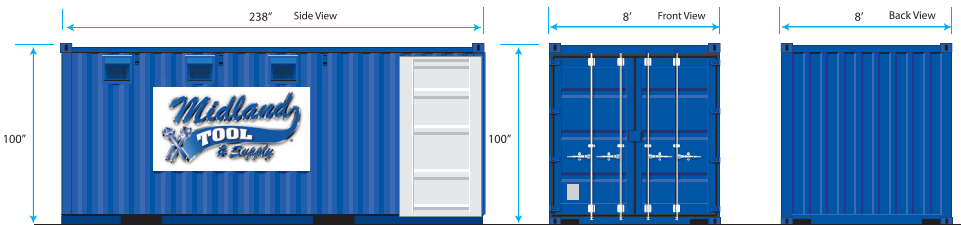

# ON-SITE CONSIGNMENT TOOL CONNEX

External 110V inlet

Efficient shelving and stackable plastic bins

Overhead LED Light

110V outlet

Pad locks

877.446.4352

[www.midlandtool.com](http://www.midlandtool.com)