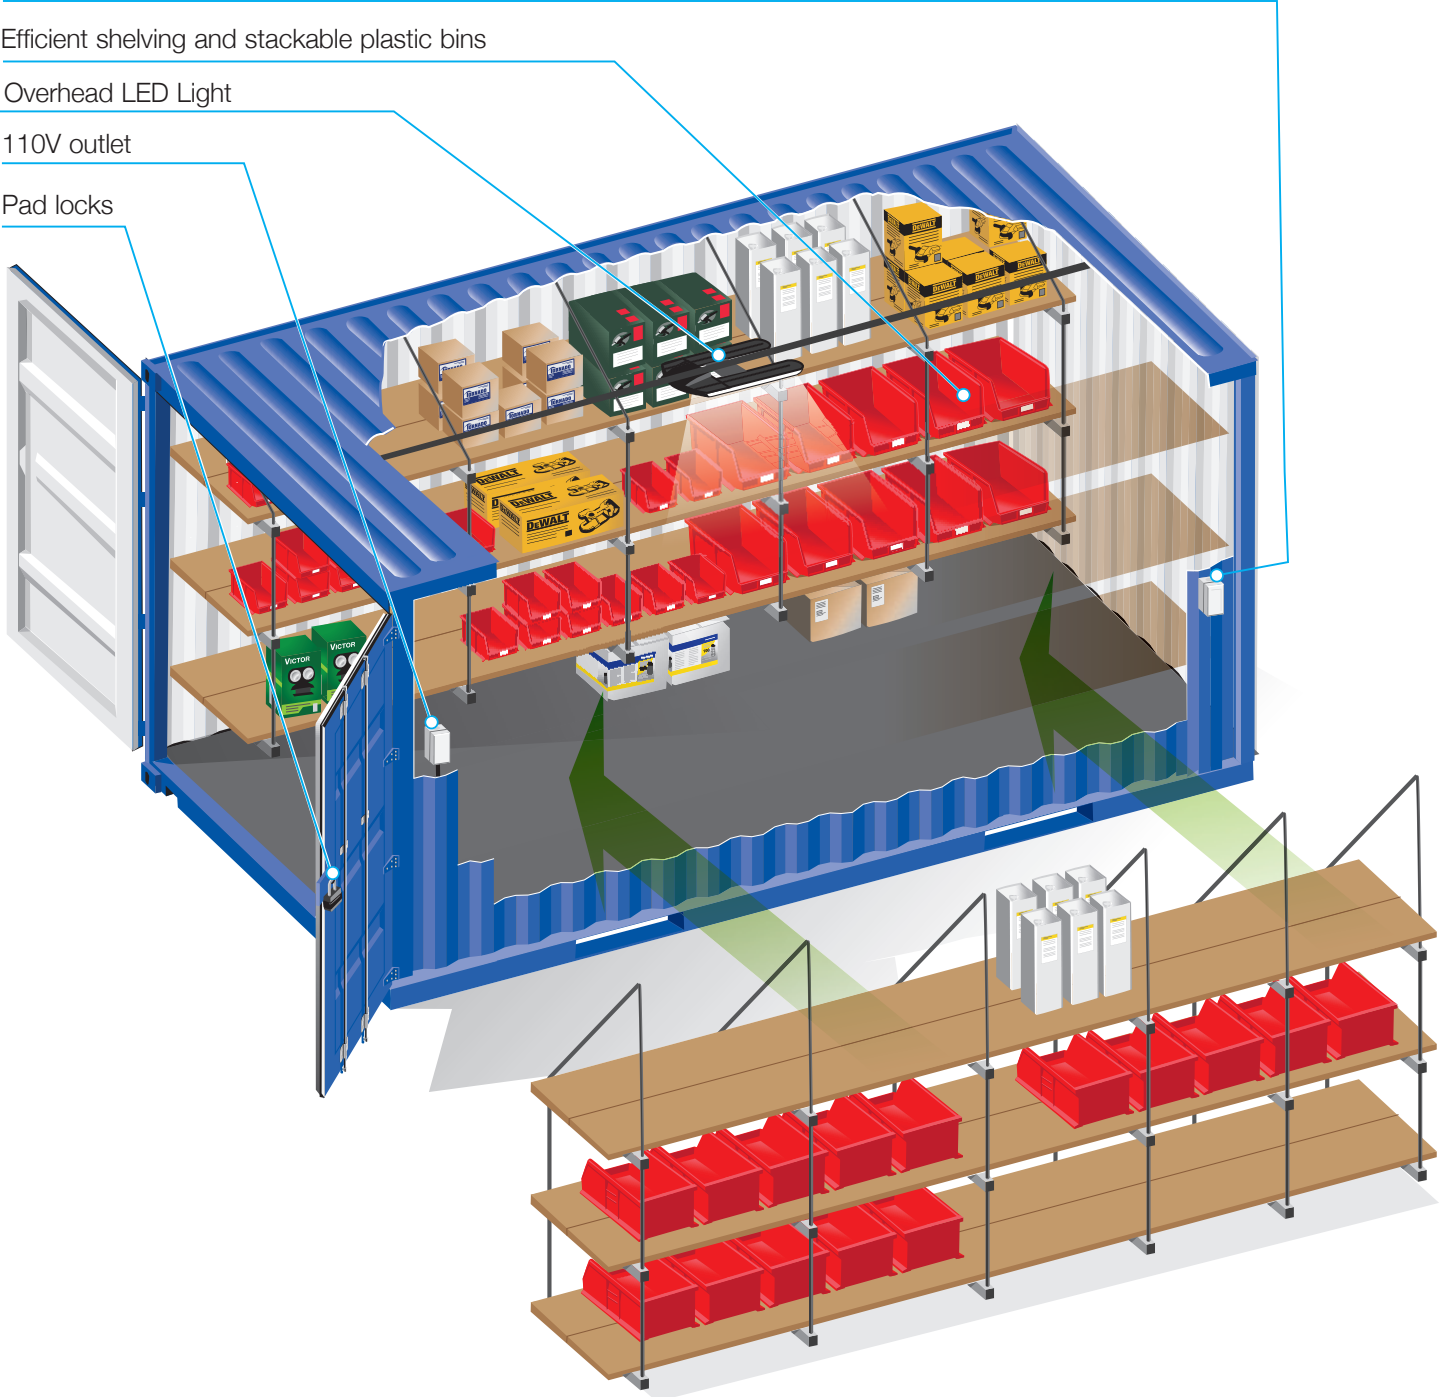

# ON-SITE CONSIGNMENT TOOL CONNEX

External 110V inlet

Efficient shelving and stackable plastic bins

Overhead LED Light

110V outlet

Pad locks

877.446.4352

[www.midlandtool.com](http://www.midlandtool.com)