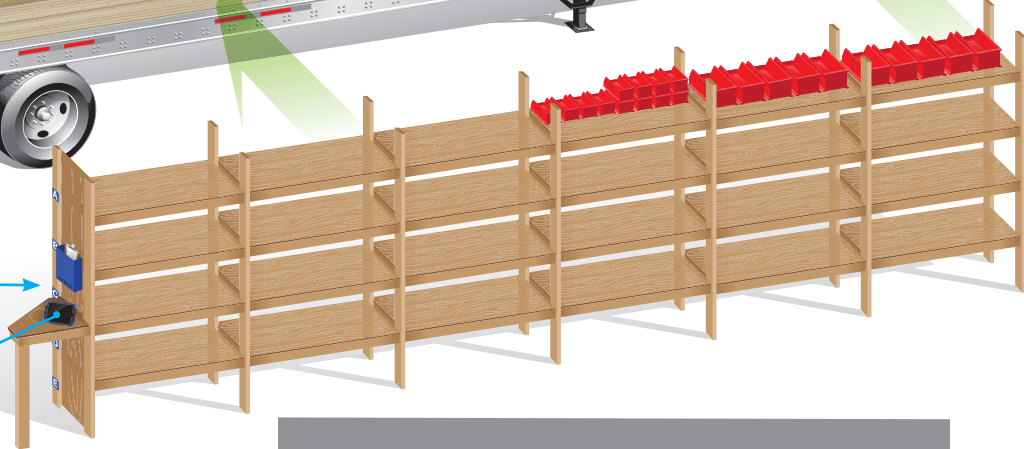

Inventory management work station

iPad with inventory replenishment software

Oak Park, MI 877.446.4352
Calumet City, IL 219.281.8800
www.midlandtool.com
www.superiortoolrental.com