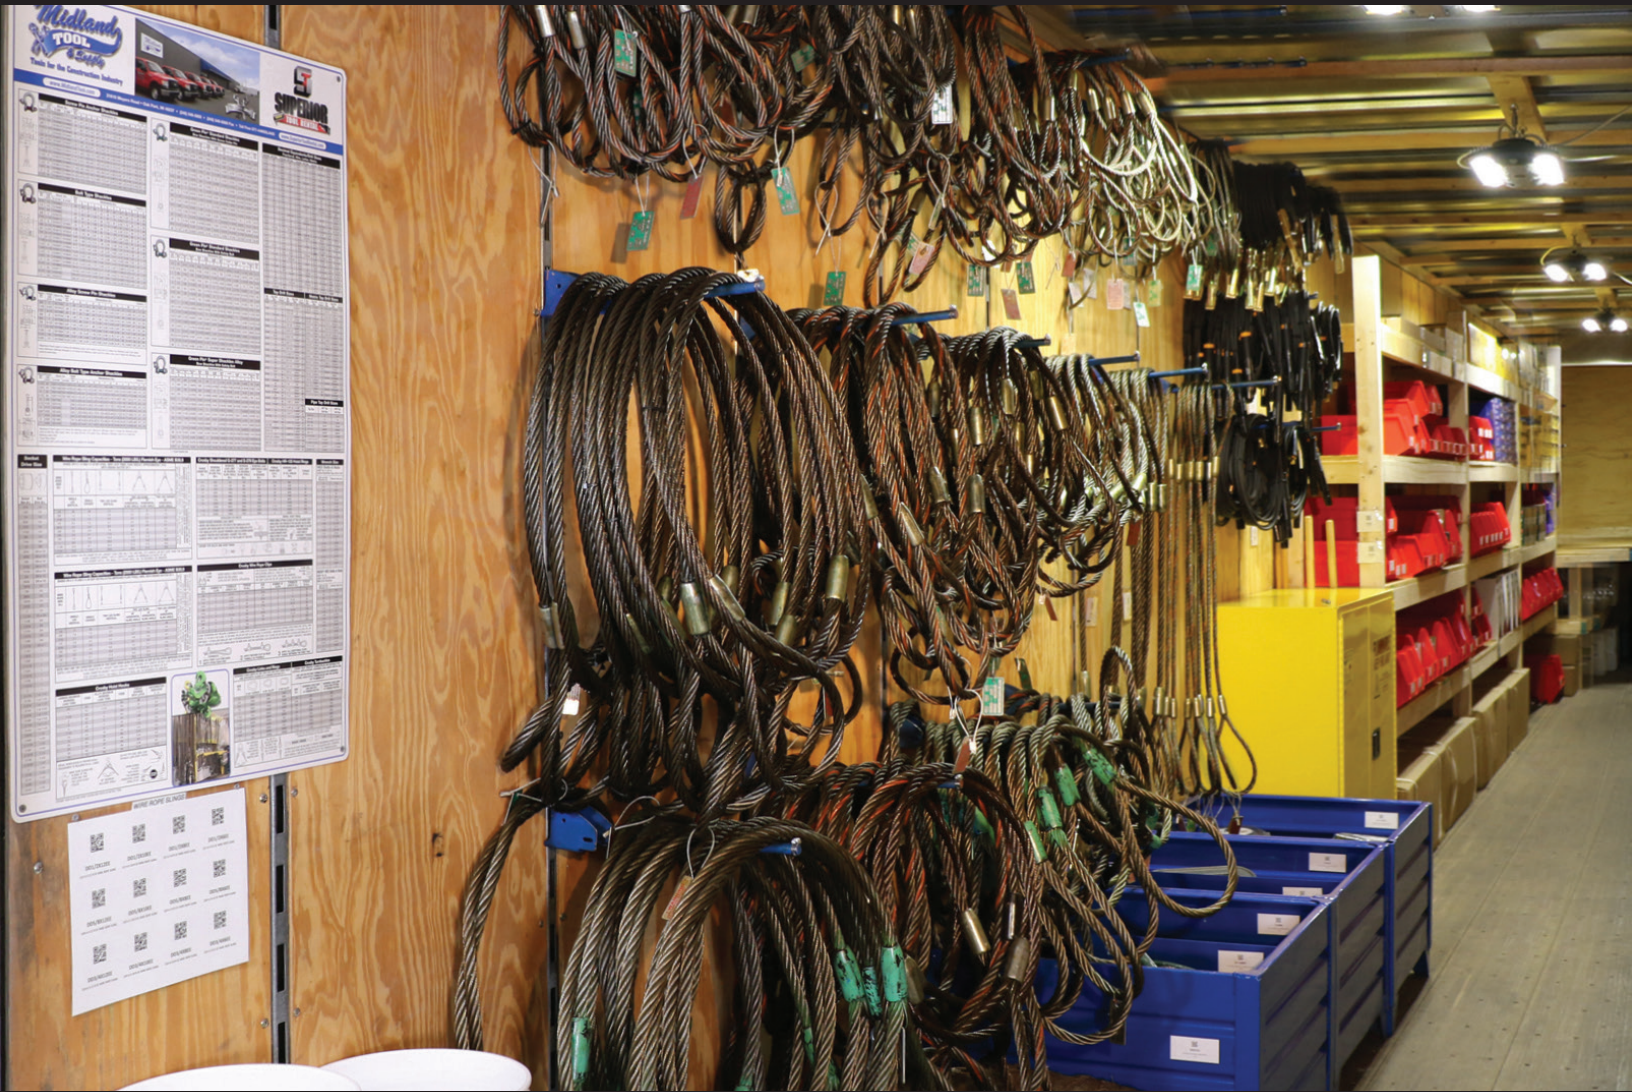

24/7 ON-SITE ACCESS

Midland Tool & Supply can provide large construction projects (outages, shutdowns and turnarounds) with onsite tool trailers. Our tool trailers ensure that high demand needs can be immediately met by providing:

- Customizable inventory
- 24/7 on-site access
- Unlimited users

Just like our warehouse, our tool trailers are exceptionally organized. Each is equipped with:

- Efficient shelving and stackable plastic bins
- LED overhead lighting
- Clearly labeled bin locations
- E-track hanger posts for air hose whips, stingers, grounds, and slings
- A spacious work table
- A workstation with a cellular enabled iPad and SDS sheets

53 foot trailer

ON-SITE CONSIGNMENT TOOL TRAILER

INVENTORY MANAGEMENT

Our tool trailers are equipped with barcoding and inventory replenishment software, which can be accessed via a cellular enabled iPad at the workstation. Our software increases efficiency, accuracy, and reporting on the job-site by providing:

- Barcode and QR scanning of products as they are pulled from the shelves
- Restocking
- Immediate inventory updating
- Instant processing of inventory replenishment requests, prompt restocking
- Bin mapping for quick product location
- Searchable inventory
- Product photos
- App compatibility with iOS or Android-enabled smartphones
- Customizable expense reporting, including categorizes for issuer, shift, product category, trade, and sub-contractor
- Automatic reporting forwarding via email to anyone you chose for any date range
- User friendly interface