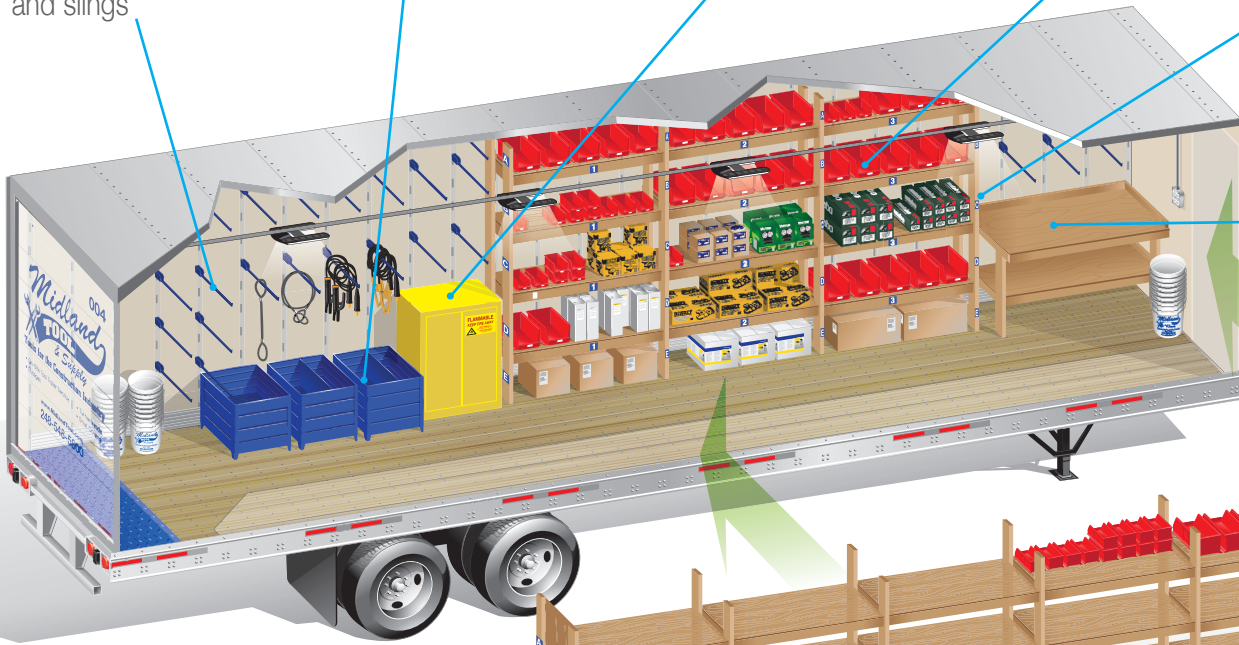

- Customizable inventory
- 24/7 on-site access
- Unlimited users

Just like our warehouse, our tool trailers are exceptionally organized. Each is equipped with:

- Efficient shelving and stackable plastic bins
- LED overhead lighting
- Clearly labeled bin locations
- E-track hanger posts for air hose whips, stingers, grounds, and slings
- A spacious work table
- A workstation with a cellular enabled iPad and SDS sheets

- Barcode and QR scanning of products as they are pulled from the shelves
- Restocking
- Immediate inventory updating
- Instant processing of inventory replenishment requests, prompt restocking
- Bin mapping for quick product location
- Searchable inventory
- Product photos
- App compatibility with iOS or Android-enabled smartphones
- Customizable expense reporting, including categorizes for issuer, shift, product category, trade, and sub-contractor
- Automatic reporting forwarding via email to anyone you chose for any date range
- User friendly interface

28 foot trailer

E-track hanger posts for stingers, grounds, air hose whips, and slings

Heavy-duty steel containers

Flammable storage unit

Labeled, stackable storage bins

Clearly labeled bin locations

Spacious work table w/shelving