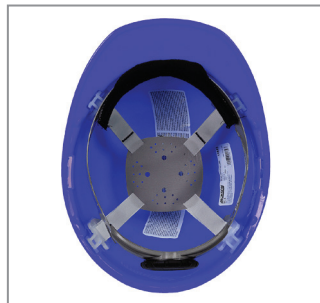

JACKSON[®]

SAFETY

Be Smart. Be Safe. Be Sure. 

SC-6 Premium Cap-Style Slotted Hard Hat

Key Features and Benefits:

- Jackson's most popular hard hat!
- Classic smooth dome shape for improved impact deflection
- Longer bill for improved protection from sun and falling debris
- Lightweight design is molded from high density polyethylene (HDPE)
- Comfortably fits head sizes 6-1/2 to 8
- Features Jackson's 370 Speed Dial ratcheting headgear – an industry best!
- Includes a replaceable extra-absorbent sweatband
- Meets **ANSI Z89.1, Type 1, Class C, G, and E**
- **CSA certified to CSA Z94.1, Type 1, Class E**
- Non-vented

370[™]
SPEED DIAL
 Premium 370 Speed Dial[™]
 ratcheting headgear

Slotted cap allows use with dozens of Jackson hard hat accessories including our exclusive Hard Hat Interchange System

MADE IN USA

14833

Longer bill for improved protection from sun and falling debris

***** BEST**

Smooth dome shape for improved impact deflection

Comfortable 4-pt. suspension

SC-6 Hard Hat works with the Hard Hat Interchange System

| Product Number | Color | Suspension | Case Count |
|----------------|---------------|----------------------|------------|
| 14833 | Yellow | 4 pt. 370 Speed Dial | 12 |
| 14834 | White | 4 pt. 370 Speed Dial | 12 |
| 14836 | Brown | 4 pt. 370 Speed Dial | 12 |
| 14838 | Blue | 4 pt. 370 Speed Dial | 12 |
| 14839 | Orange | 4 pt. 370 Speed Dial | 12 |
| 14841 | Red | 4 pt. 370 Speed Dial | 12 |
| 14842 | Gray | 4 pt. 370 Speed Dial | 12 |
| 14843 | Hi-Vis Orange | 4 pt. 370 Speed Dial | 12 |