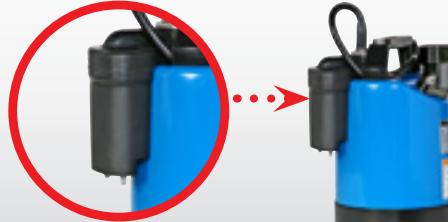

LB-800 • LB-800A - DEWATERING PUMPS

LB-800 Slimline design pumps fits into 8" pipes. Powerful pump built with durable materials in an easy handling design. Top discharge provides maximum motor cooling efficiency allowing continuous duty operation at low levels and extended dry-run capability.

LB-800A features Relay Unit (Automatic Water Level Sensor) which incorporates low voltage, stainless steel probes, epoxy and rubber encapsulated timing relay, that turns the unit off when water is not present. It saves energy and extends the life of the motor and bearings!

LB-800

LB-800A

LB-800 Features

- Designed to fit an 8" pipe
- Up to 59' shut off head
- Available in 230V single-phase
- Dual Inside Mechanical Seal With SiC faces provides longer operational life
- Oil Lifter provides lubrication of the seal faces

Optional Accessories - See page 24-27

- Float Switch for automatic operation (TS-302 for 115V, TS-303 for 230V)
- Discharge hoses
- Quick connect fittings

LB-800A Features

- Up to 59' shut off head
- Dual Inside Mechanical Seal With SiC faces provides longer operational life
- Oil Lifter provides lubrication of the seal faces