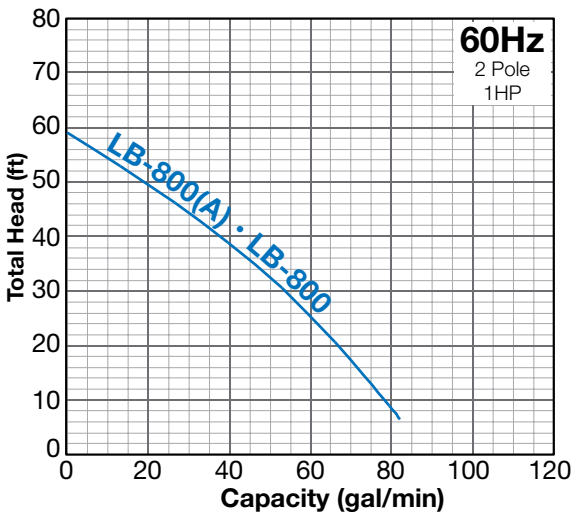

LB-800

LB-800A

LB-800 Features

- Designed to fit an 8" pipe
- Up to 59' shut off head
- Available in 230V single-phase
- Dual Inside Mechanical Seal With SiC faces provides longer operational life
- Oil Lifter provides lubrication of the seal faces

Optional Accessories - See page 24-27

- Float Switch for automatic operation (TS-302 for 115V, TS-303 for 230V)
- Discharge hoses
- Quick connect fittings

LB-800A Features

- Up to 59' shut off head
- Dual Inside Mechanical Seal With SiC faces provides longer operational life
- Oil Lifter provides lubrication of the seal faces

Certified by Intertek Testing Service to UL and CSA standards for submersible construction pumps.

Model	Motor Output (HP)	Phase	Discharge Bore (inch)	Cable Length (ft)	Dimension (inch)		Continuous Running Water Level (inch)	Shipping Weight (lbs.)
					Diameter	Height		
LB-800	1	Single	2	50	7 9/16	13 7/16	2	37
LB-800A	1	Single	2	50	8 3/4	13 7/16	6 3/4*	38