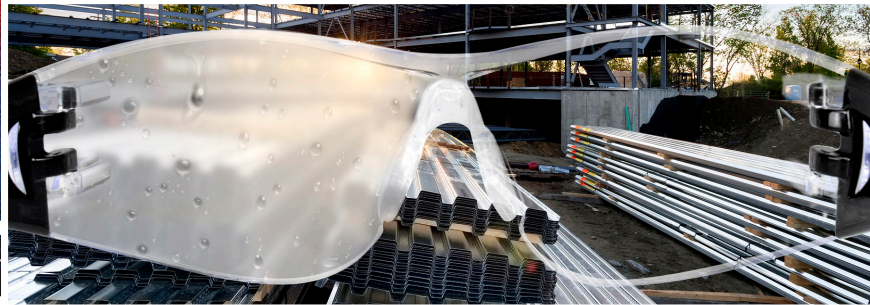

RADIANS®

IQTMuity

INTELLIGENT ANTI-FOG & ABRASION TECHNOLOGY

Fogging is the number one cause of workers not wearing or removing their safety glasses. Radians premium IQTM Anti-Fog Coating is a breakthrough technology that provides one of the most superior and long-lasting anti-fog coatings in the marketplace at a competitive price.

IQTM – THE PERFECT SOLUTION TO FOGGED EYEWEAR

- Intelligent semi-permanent anti-fog and anti-scratch coating that lasts longer than hydrophobic coatings
- All IQTM safety eyewear meet the ANSI Z87.1+ requirements for impact resistance
- Environmentally friendly, NON-TOXIC & non-flammable unlike highly-toxic solvent-based coatings
- Water washable up to 20X more than hydrophobic lenses
- Wearing a respirator and safety glasses often leads to fogging, IQTM is the intelligent solution